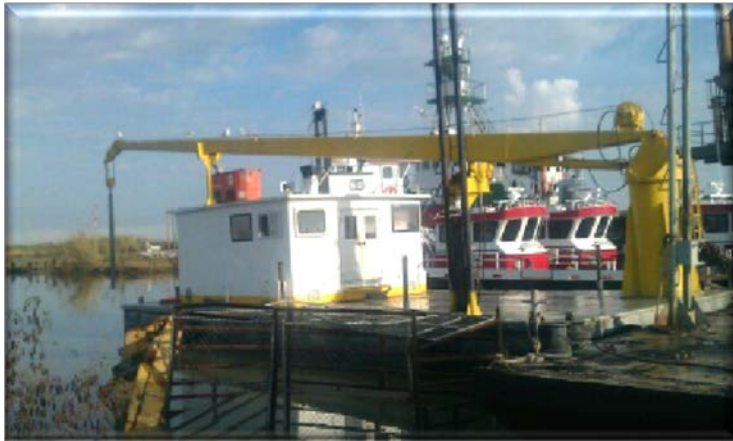

Select 103 Self-Propelled Spud Barge

- Main Engine 350 HP Cummins
- Generator 17 KW (Removable)
- GPS
- VHF Marine Radio
- Sleeps 2 (Refrigerator, AC, Heat, TV, Etc.)
- Dimensions 20'X39'XX2.5"
- 5Ton 50' EBI Crane